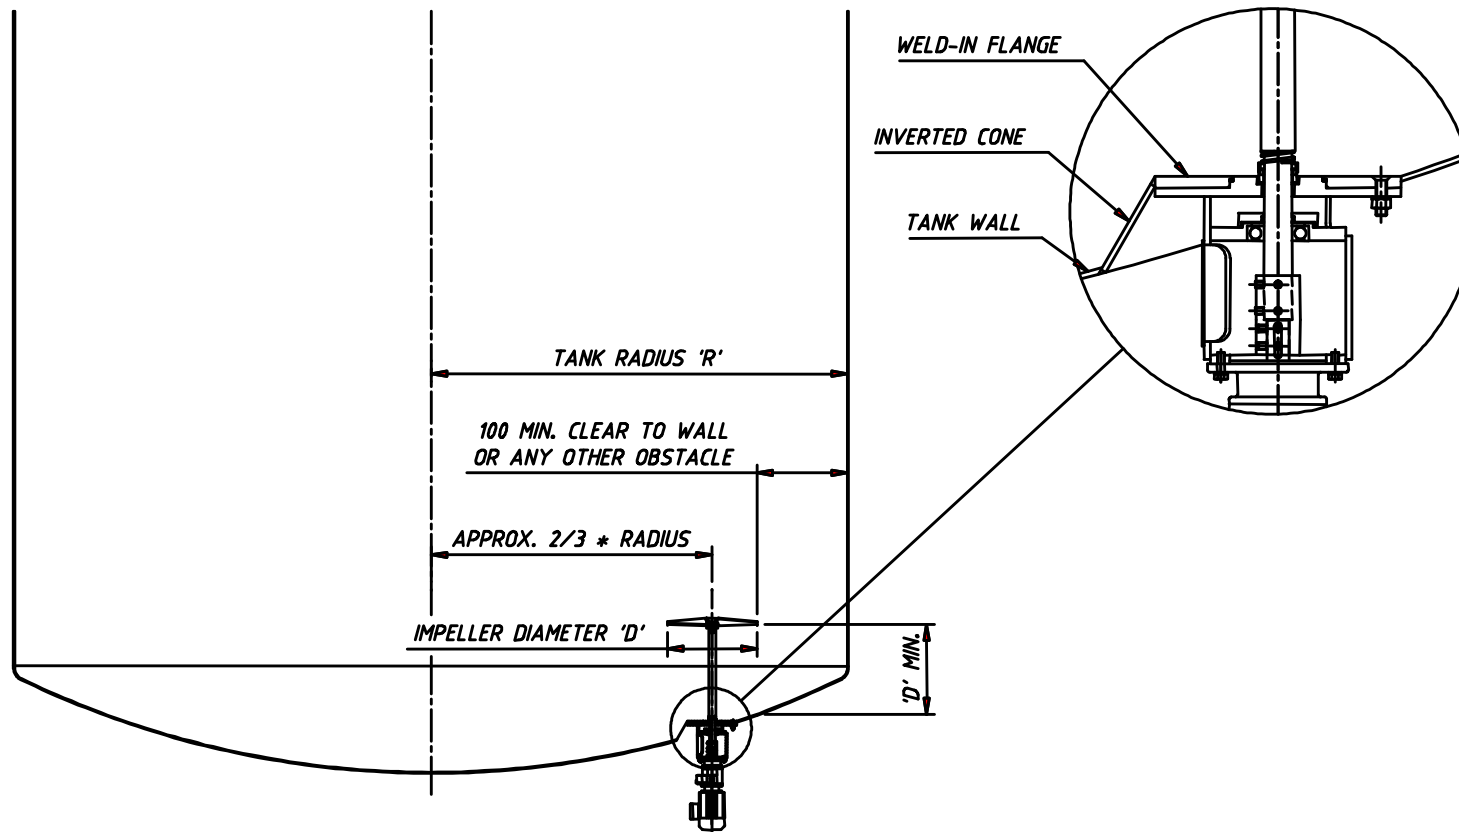

FACSIMILE No. : (03) 9309 0069

EMAIL : cpe@cem-int.com.au

www.cem-int.com.au

MOUNTING POSITION CHEMPLANT SANITARY BOTTOM ENTRY AGITATOR